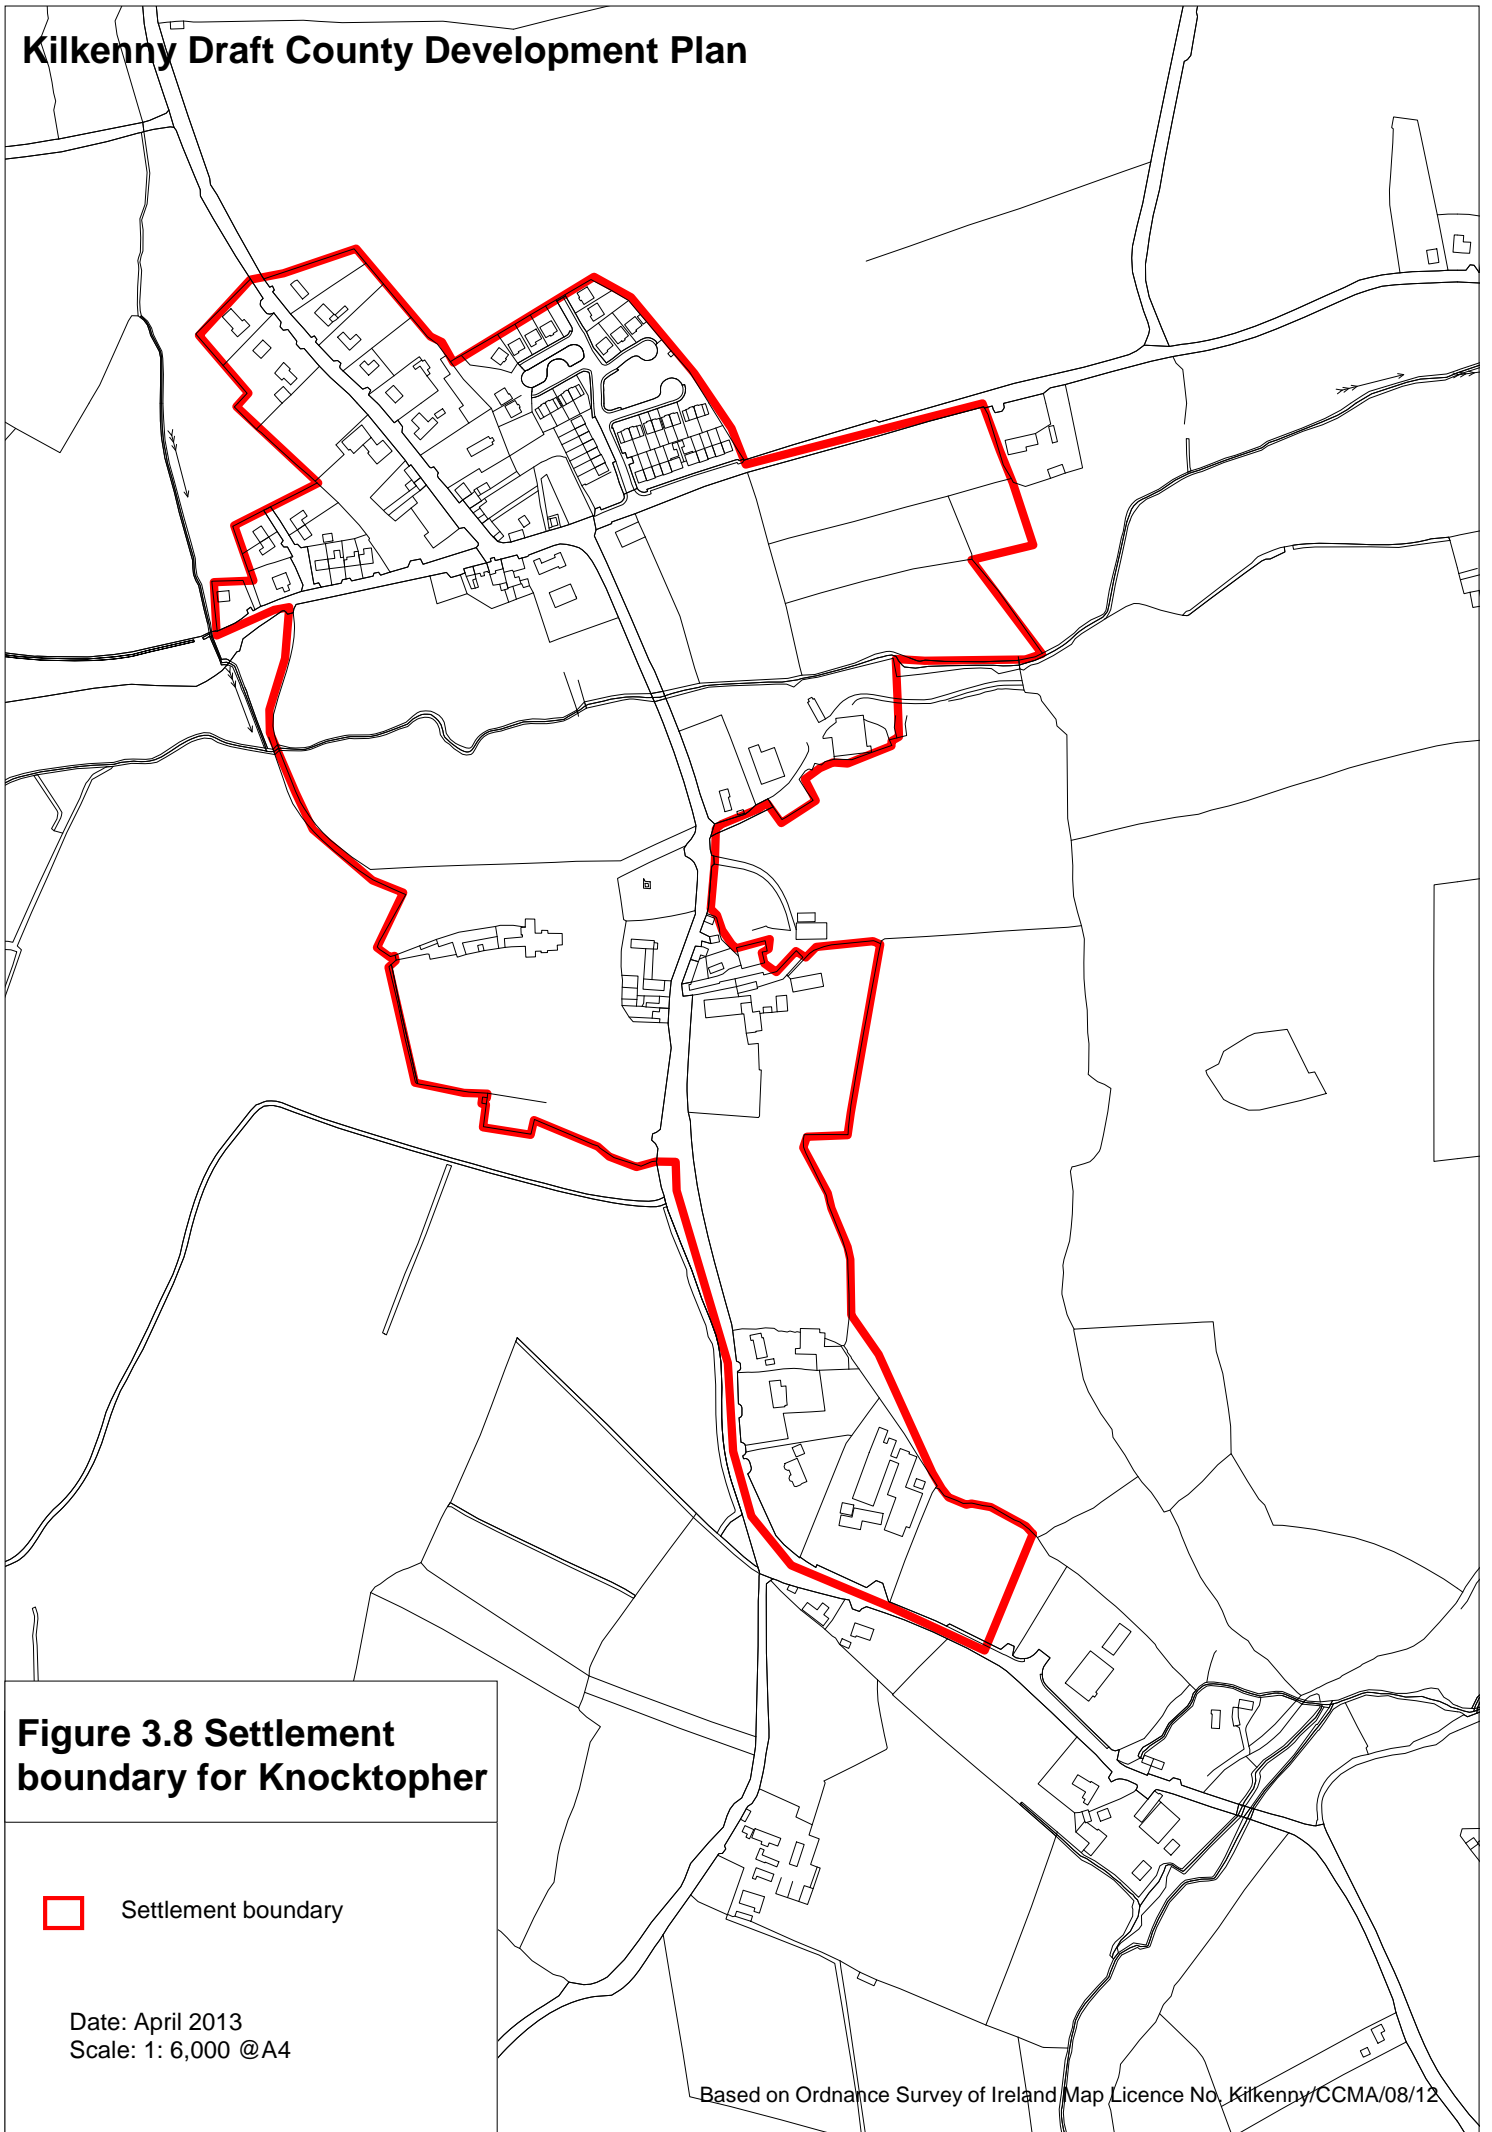

# Kilkenny Draft County Development Plan

**Figure 3.8 Settlement boundary for Knocktopher**

 Settlement boundary

Date: April 2013  
Scale: 1: 6,000 @A4

Based on Ordnance Survey of Ireland Map Licence No. Kilkenny/CCMA/08/12